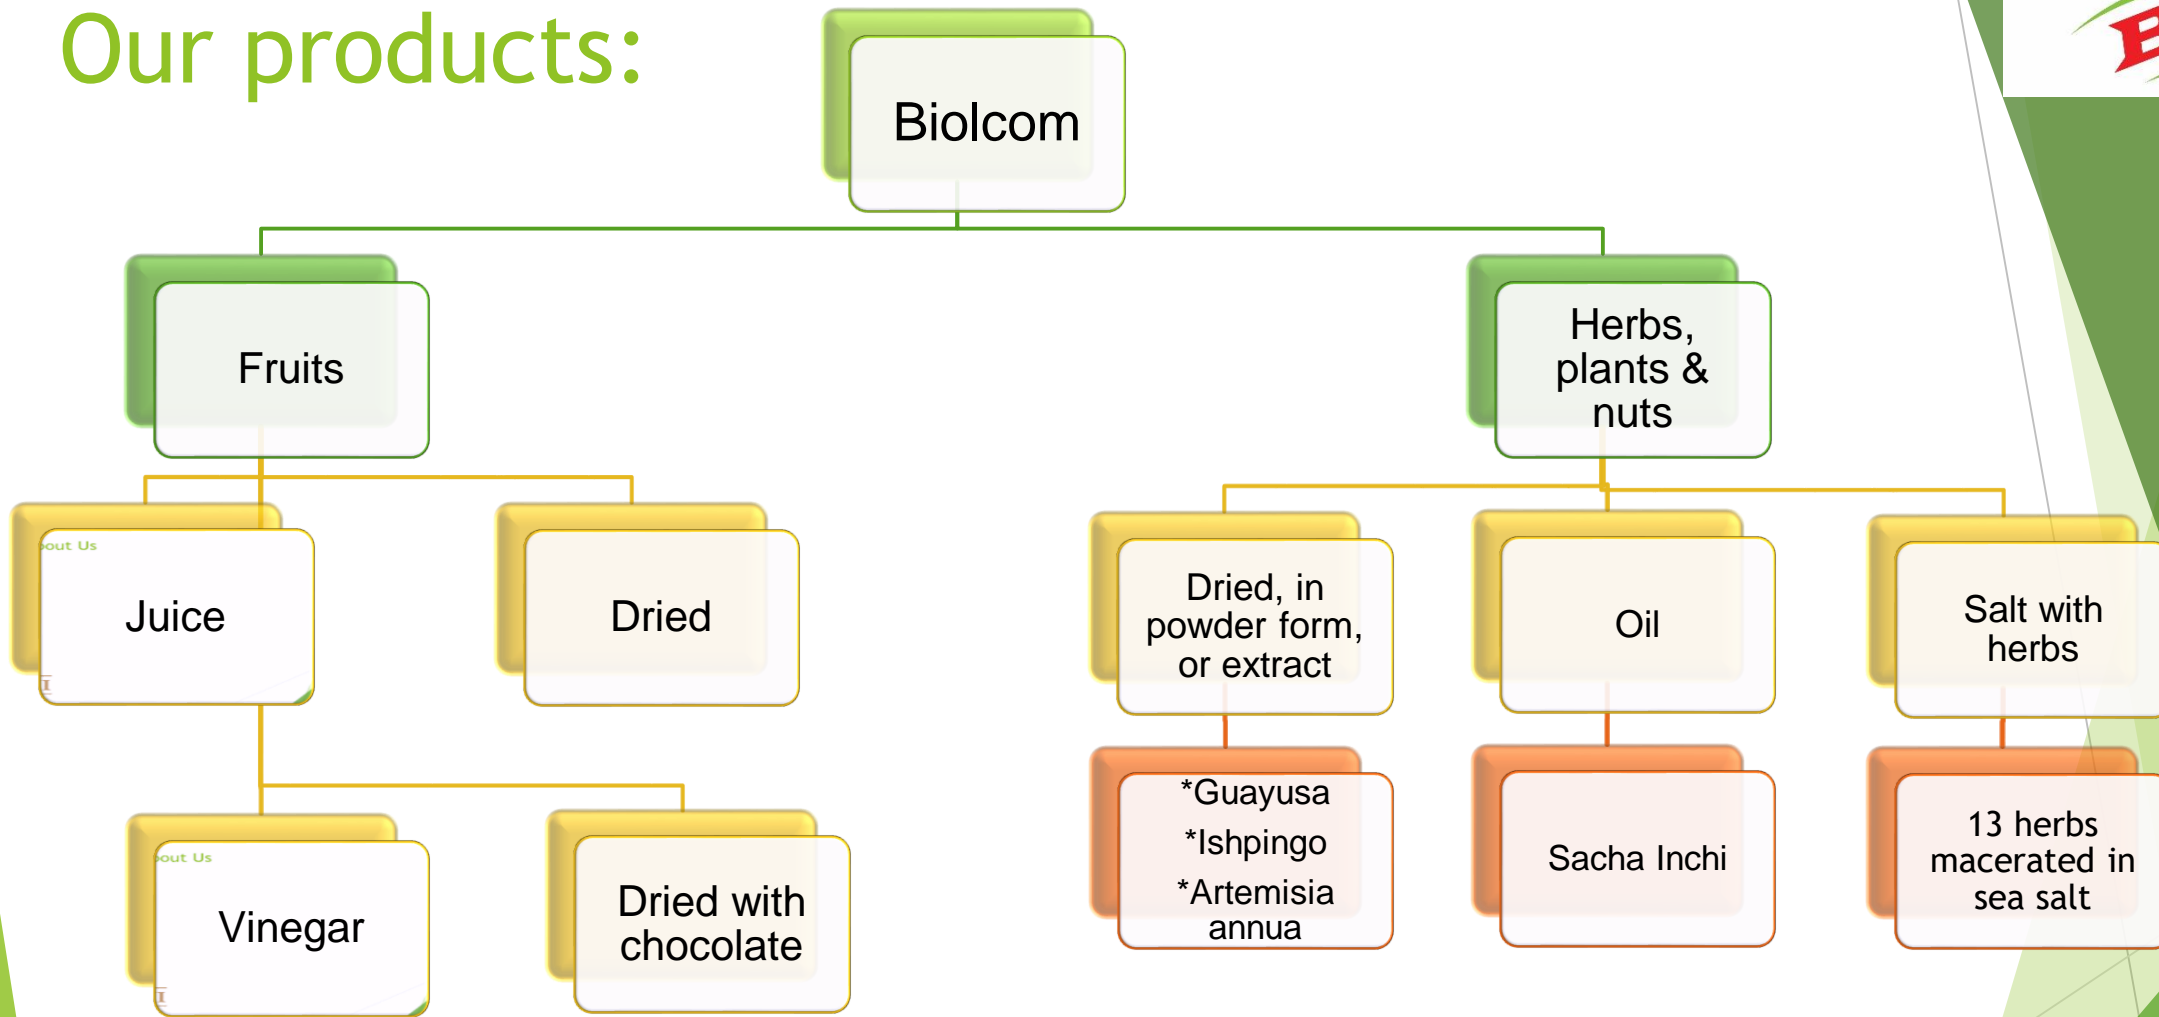

Our products:

SCORPII

- a true jungle treat -

Swiss quality
made in Ecuador